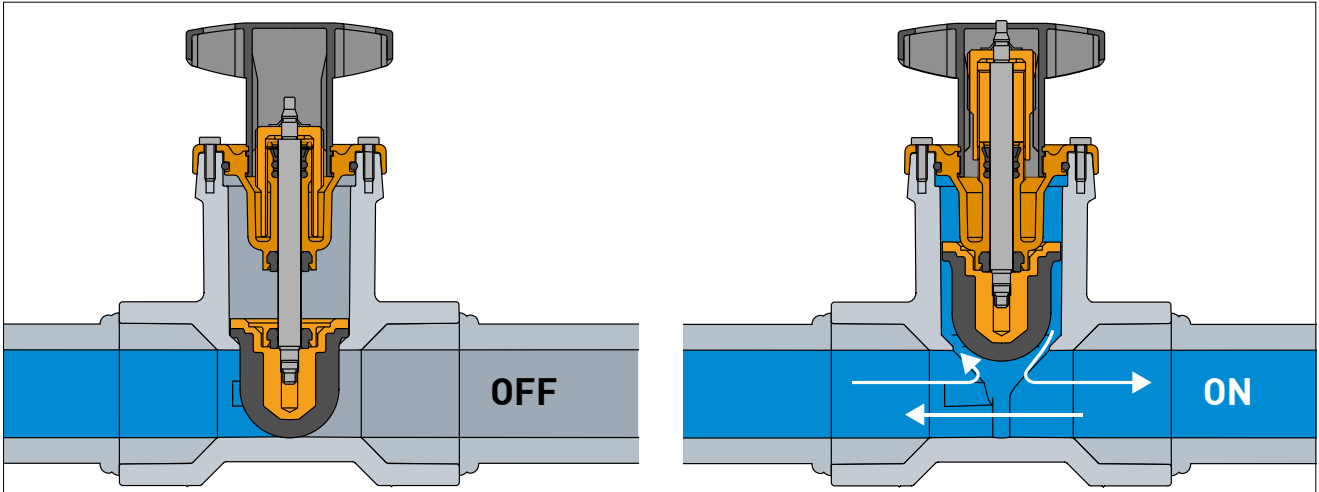

Systemvalve INSTAFLEX

BTV 2

- Low pressure loss
- Corrosion resistant
- Fully flushed
- Usable on both sides

HMS/HWS

d 20, d 25, d 32

d 40, d 50, d 63

Value ζ (Zeta)					
$\varnothing 20$	$\varnothing 25$	$\varnothing 32$	$\varnothing 40$	$\varnothing 50$	$\varnothing 63$
0.4	0.4	0.4	0.3	0.3	0.3