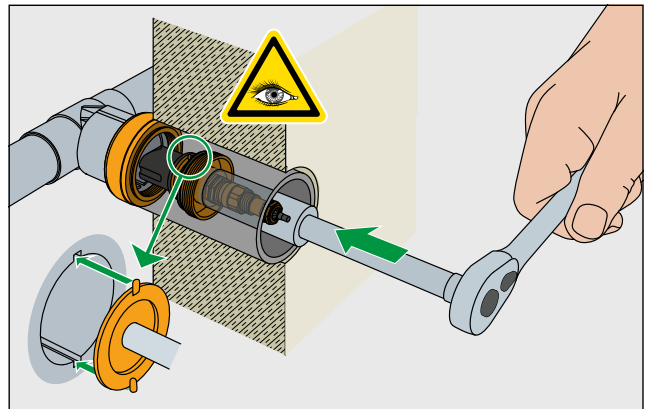

OLD

UP $\varnothing$ 20 / 25 / 32

NEW

1

2

3

4

5

6

7

8